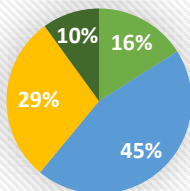

Marshall Grange
Chaska Parks & Recreation Director

- Over 200 survey responses
- Two Community Engagement Events
- Online Facebook survey

Do you own a dog?

■ Own a dog ■ Do not own a dog

How close do you live to Lions Park