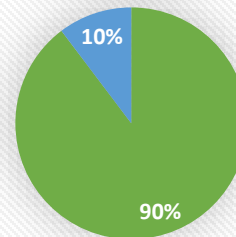

SURVEY HIGHLIGHTS

CHASKA PARKS AND RECREATION OFF-LEASH DOG AREA

Are you in favor of a dog park in Chaska?

■ In favor ■ Opposed

“THANK YOU TO ALL OF YOU WHO HAVE ATTENDED SOME OF OUR COMMUNITY ENGAGEMENT EVENTS AND PROVIDED YOUR FEEDBACK.”

Marshall Grange
Chaska Parks & Recreation Director

- Over 200 survey responses
- Two Community Engagement Events
- Online Facebook survey

Do you own a dog?

■ Own a dog ■ Do not own a dog

How close do you live to Lions Park