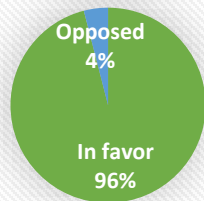

SURVEY HIGHLIGHTS

CHASKA PARKS AND RECREATION OFF-LEASH DOG AREA

Are you in favor of a dog park in Chaska?

■ In favor ■ Opposed

“THANK YOU TO ALL OF YOU WHO HAVE ATTENDED SOME OF OUR COMMUNITY ENGAGEMENT EVENTS AND PROVIDED YOUR FEEDBACK.”

Marshall Grange
Chaska Parks & Recreation Director

- Over 200 survey responses
- Two Community Engagement Events
- Online Facebook survey

Do you own a dog?

■ Own a dog ■ Do not own a dog

How close do you live to Lions Park