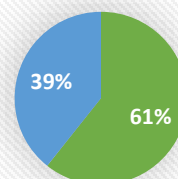

Do you currently use other dog parks?